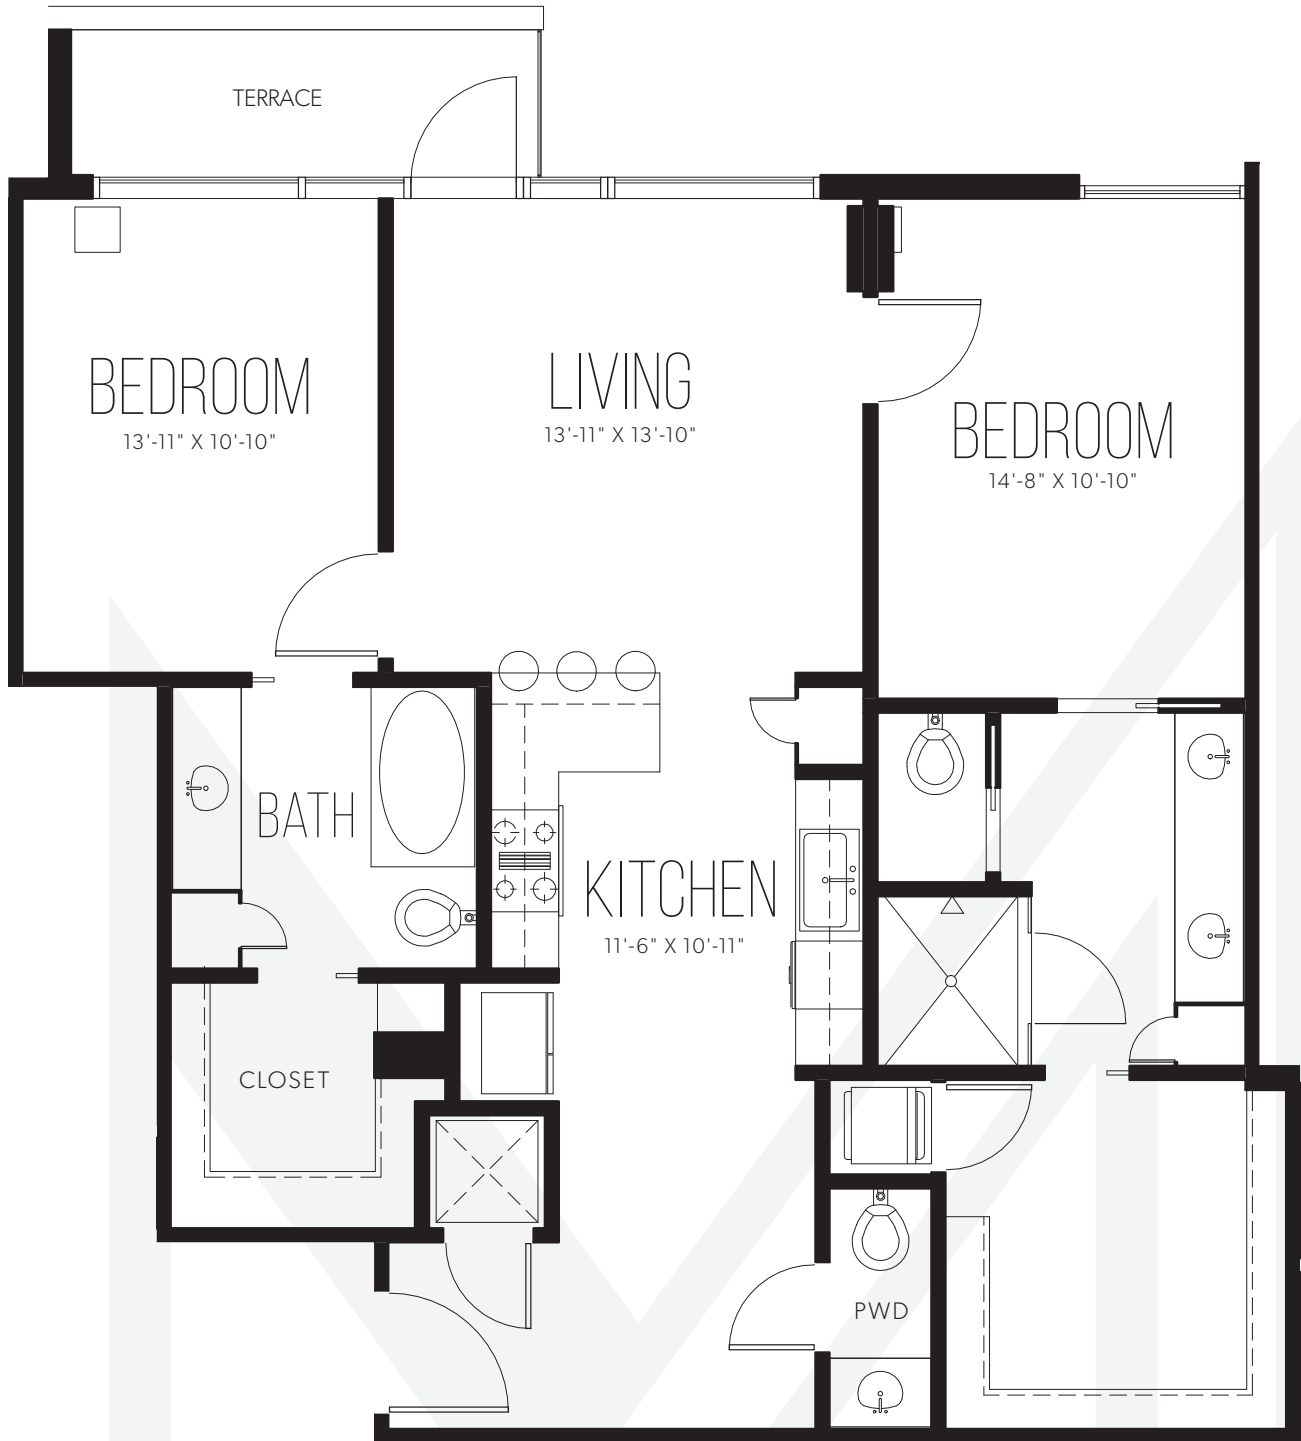

GABLE

1178 SF + 59 SF TERRACE

Notwithstanding any other information (including, without limitation, any marketing, sales, advertising, brochures, or similar information), all prices, building design, architectural renderings, plans, amenities, features and specifications or any and all improvements to any part of the condominium or property are subject to change or cancellation without notice.