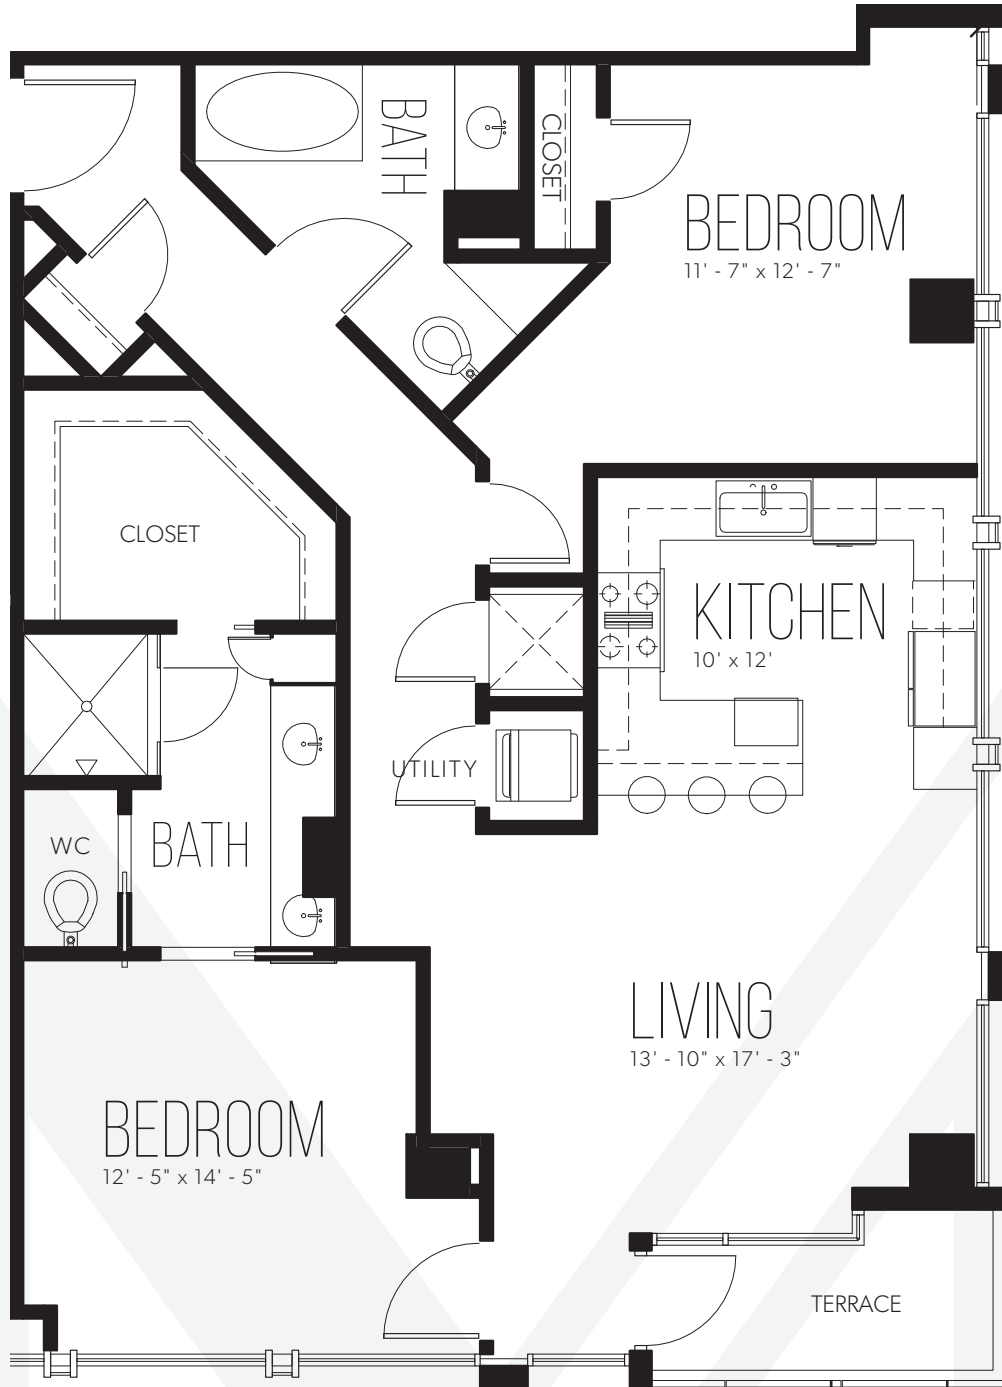

REDFORD

1,235 SF + 50 SF TERRACE

Notwithstanding any other information (including, without limitation, any marketing, sales, advertising, brochures, or similar information), all prices, building design, architectural renderings, plans, amenities, features and specifications or any and all improvements to any part of the condominium or property are subject to change or cancellation without notice.