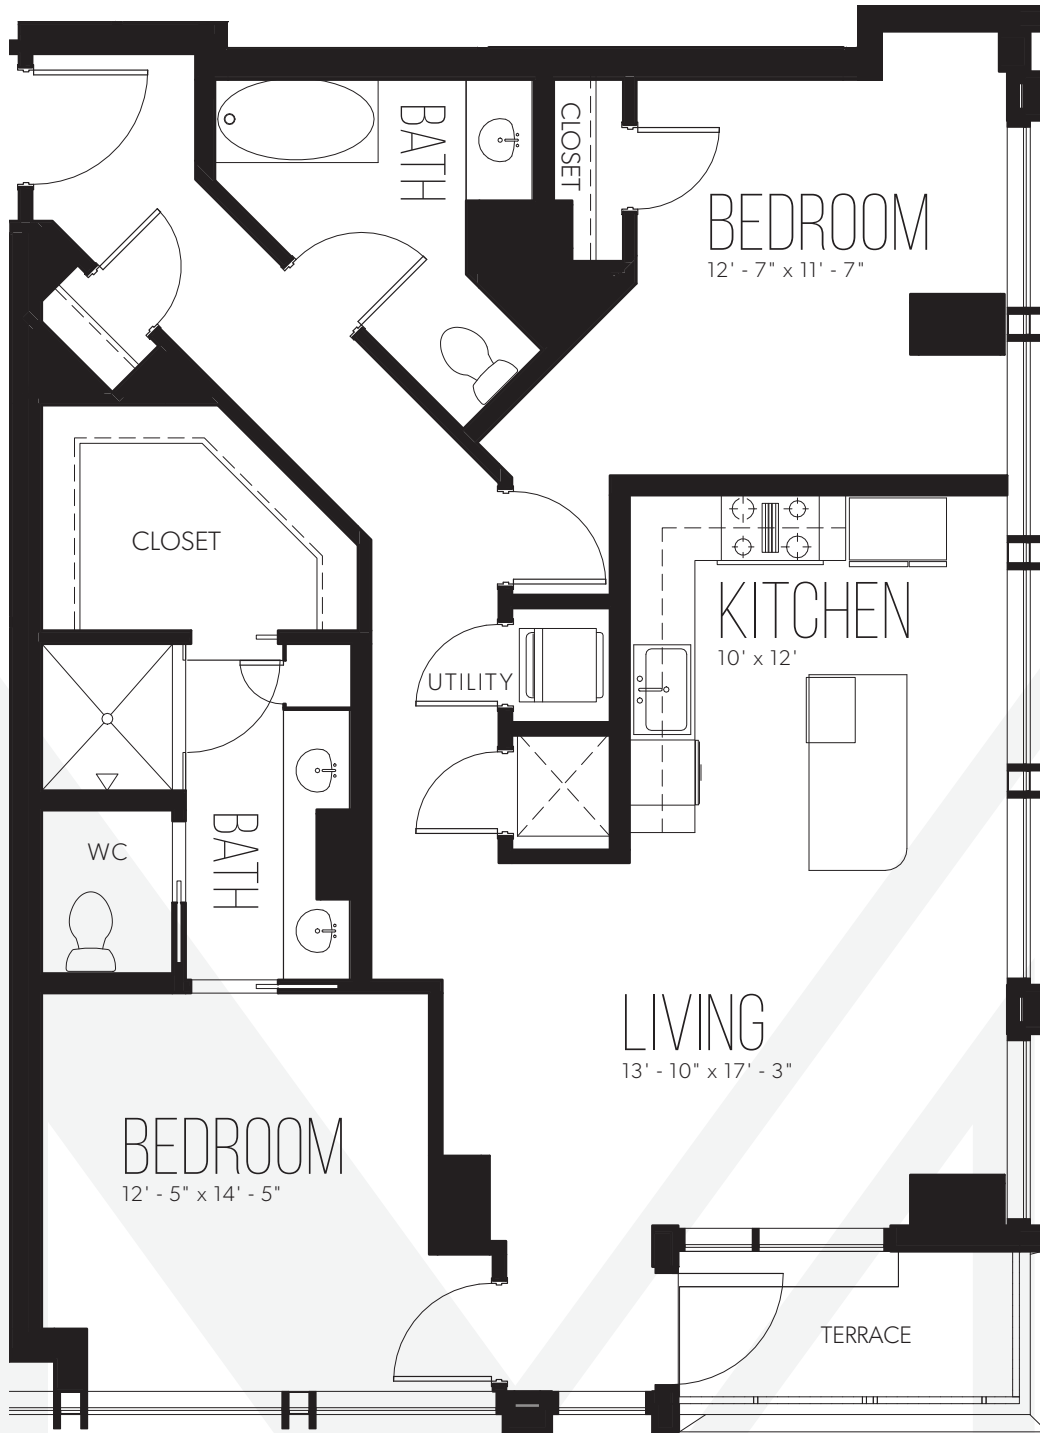

REDFORD

1,235 SF + 50 SF TERRACE

Notwithstanding any other information (including, without limitation, any marketing, sales, advertising, brochures, or similar information), all prices, building design, architectural renderings, plans, amenities, features and specifications or any and all improvements to any part of the condominium or property are subject to change or cancellation without notice.